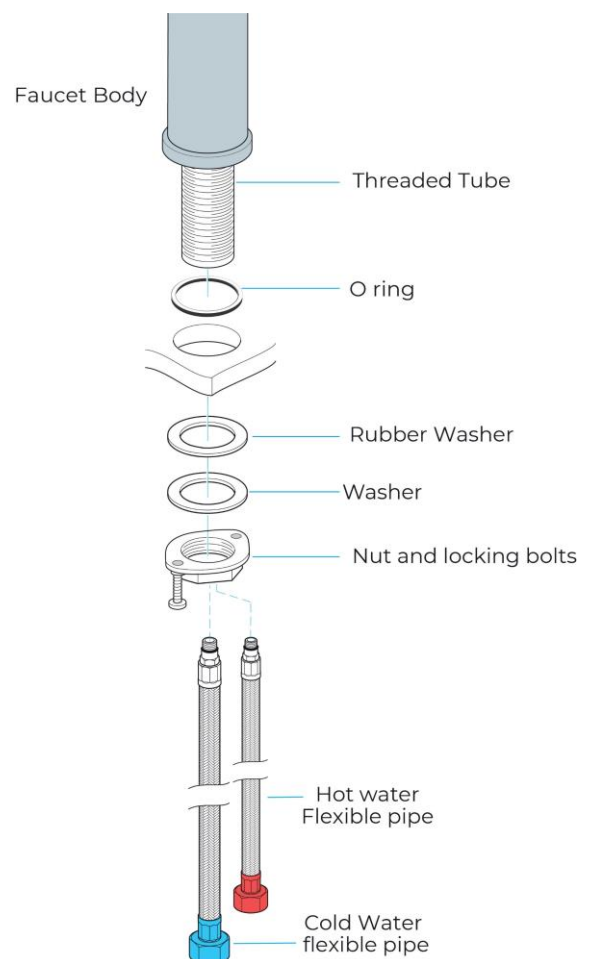

FLORENCE SINGLE HANDLE DECK MOUNT BATHROOM SINK FAUCET SPECS

Specs:

- Installation Holes: One Hole
- Applicable hole distance: 32 - 35mm
- Number of Handles: Single Handle
- Valve Type: Ceramic Valve
- Faucet Body Material: Brass
- Style: Vintage Retro
- Installation: Deck Mounted
- Water Pressure: Min 0.4 bar, 1 bar is recommended
- Hot And Cold Water Hose Model: G1/2 (can replace G3/8)
- Material: Brass
- Color: Brushed Nickel