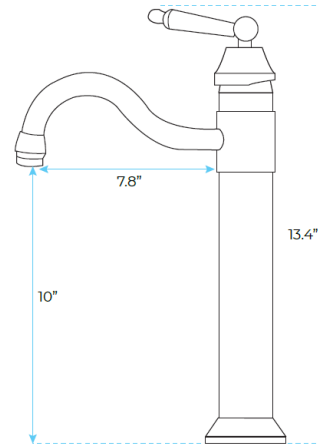

FLORENCE SINGLE HANDLE DECK MOUNT BATHROOM SINK FAUCET SPECS

Specs:

- Installation Holes: One Hole
- Applicable hole distance: 32 - 35mm
- Number of Handles: Single Handle
- Valve Type: Ceramic Valve
- Faucet Body Material: Brass
- Style: Vintage Retro
- Installation: Deck Mounted
- Water Pressure: Min 0.4 bar, 1 bar is recommended
- Hot And Cold Water Hose Model: G1/2 (can replace G3/8)
- Material: Brass
- Color: Brushed Nickel